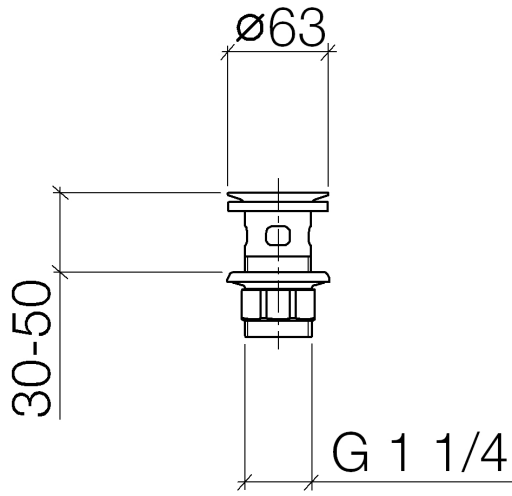

Grated waste 1 1/4" - Brushed Champagne (22kt Gold)

IMO

10 105 970

Only suitable for basins with an overflow.

Only suitable for basins with an overflow.

Fits: IMO, LULU, MADISON, MEM, TARA,
CL.1, LISSÉ, VAIA, META, CYO

	Brushed Champagne (22kt Gold)	10 105 970-46
	Chrome	10 105 970-00
	Brushed Platinum	10 105 970-06
	Platinum	10 105 970-08
	Durabrand (23kt Gold)	10 105 970-09
	Dark Chrome	10 105 970-19
	Light Gold	10 105 970-26
	Brushed Light Gold	10 105 970-27
	Brushed Durabrand (23kt Gold)	10 105 970-28
	Matte Black	10 105 970-33
	Brushed Bronze	10 105 970-42
	Champagne (22kt Gold)	10 105 970-47
	Brushed Chrome	10 105 970-93
	Brushed Dark Platinum	10 105 970-99

Required miscellaneous

Washer NBR 70 39,0 x 29,0 x 2,0 mm - 09 14 05 016 90

10 105 970

10 105 970

Spare parts list

No.	Item Number	Name	Quantity used	Delivery time
1	09 11 01 027-46	cup	1	30
2	09 14 05 039 90	seal	1	2
3	09 14 03 025 90	seal	1	2
4	09 23 10 020-46	nut	1	30