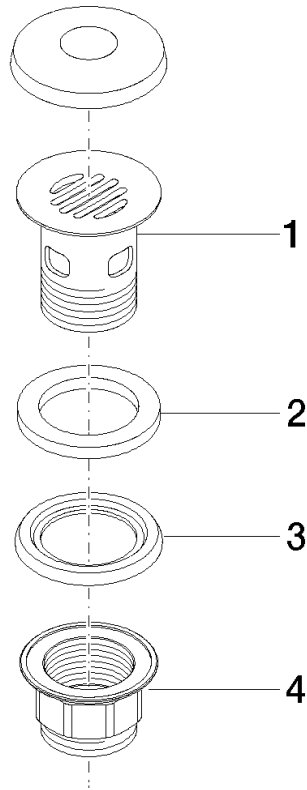

Grated waste 1 1/4" - Brushed Champagne (22kt Gold)

IMO

10 105 970

Only suitable for basins with an overflow.

Only suitable for basins with an overflow.

Fits: IMO, LULU, MADISON, MEM, TARA,
CL.1, LISSÉ, VAIA, META, CYO

	Brushed Champagne (22kt Gold)	10 105 970-46
	Chrome	10 105 970-00
	Brushed Platinum	10 105 970-06
	Platinum	10 105 970-08
	Durabrand (23kt Gold)	10 105 970-09
	Dark Chrome	10 105 970-19
	Light Gold	10 105 970-26
	Brushed Light Gold	10 105 970-27
	Brushed Durabrand (23kt Gold)	10 105 970-28
	Matte Black	10 105 970-33
	Brushed Bronze	10 105 970-42
	Champagne (22kt Gold)	10 105 970-47
	Brushed Chrome	10 105 970-93
	Brushed Dark Platinum	10 105 970-99

Required miscellaneous

Washer NBR 70 39,0 x 29,0 x 2,0 mm - 09 14 05 016 90

10 105 970

10 105 970

Spare parts list

No.	Item Number	Name	Quantity used	Delivery time
1	09 11 01 027-46	cup	1	30
2	09 14 05 039 90	seal	1	2
3	09 14 03 025 90	seal	1	2
4	09 23 10 020-46	nut	1	30